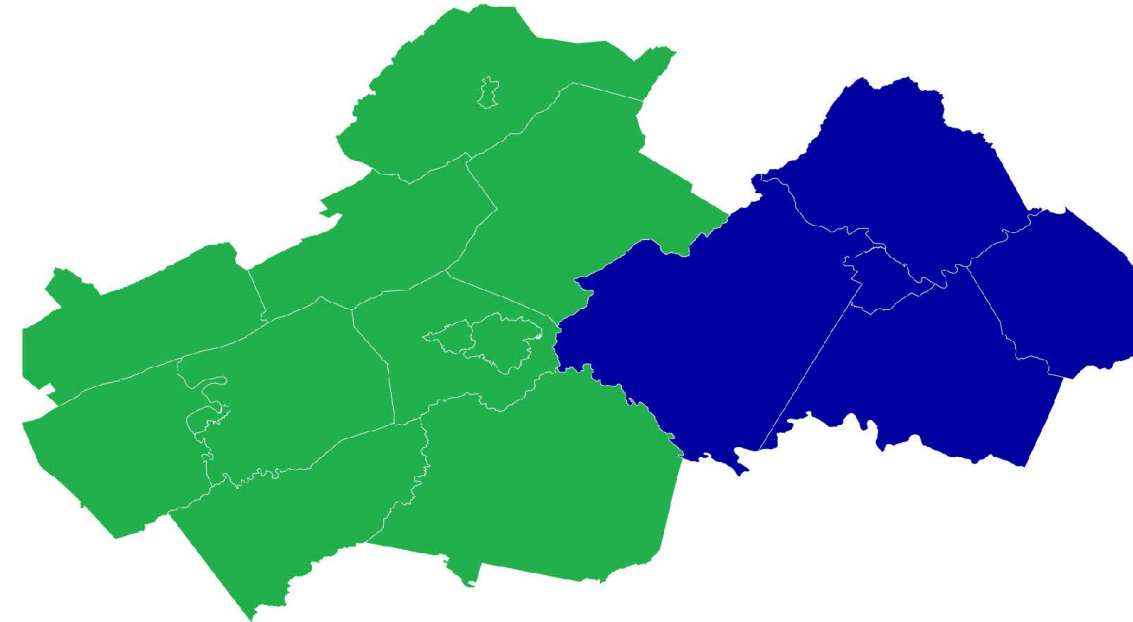

Amherst LYH Region Site Readiness

*Lynchburg Regional Business Alliance
Counties of Amherst, Appomattox, Bedford, Campbell,
Towns of Altavista, Amherst, City of Lynchburg*

Attracting industry to the Lynchburg region with high-quality sites.

The Lynchburg Regional Business Alliance will collaborate with municipalities in Region 2 including Amherst County and the town of Amherst to support the advancement of 15 publicly-owned sites to Tiers 3, 4, and 5.

METRICS

of acres advanced to higher tier per VBRSP

Total acres impacted/developed

of prospects

For more information, please contact: Megan Lucas,
meganlucas@lynchburgregion.org