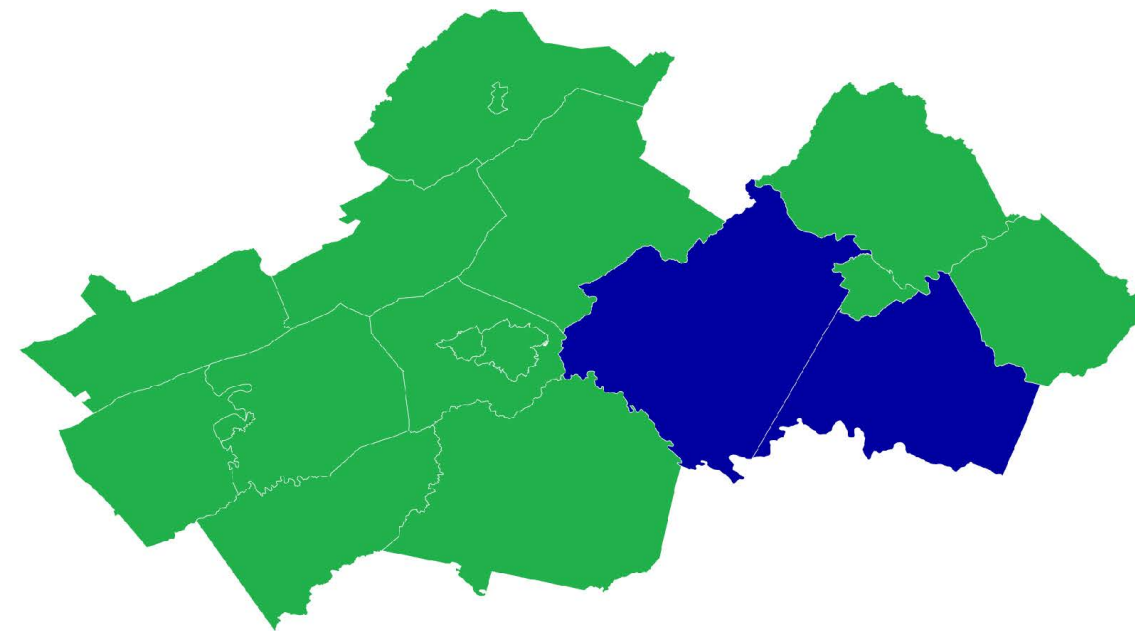

# Center for Energy Research and Education (CERE) Industry Labs

## Liberty University

Framatone, Lynchburg Regional Business Alliance, Town of Bedford, Bedford County

CERE Labs attracts industry, strengthens industry-education partnerships, and trains talent.

CERE Industry Labs works with Liberty University and Framatome to create four industry labs including: Chemical/Material Lab, EMC Lab, Calibration Lab, and a Non Destructive Testing Lab through site preparedness on a 28 acre lot in Bedford, VA. Through the establishment of the labs, the region will be able to attract and build industry support for leading innovations and attract high-growth energy companies to the region.