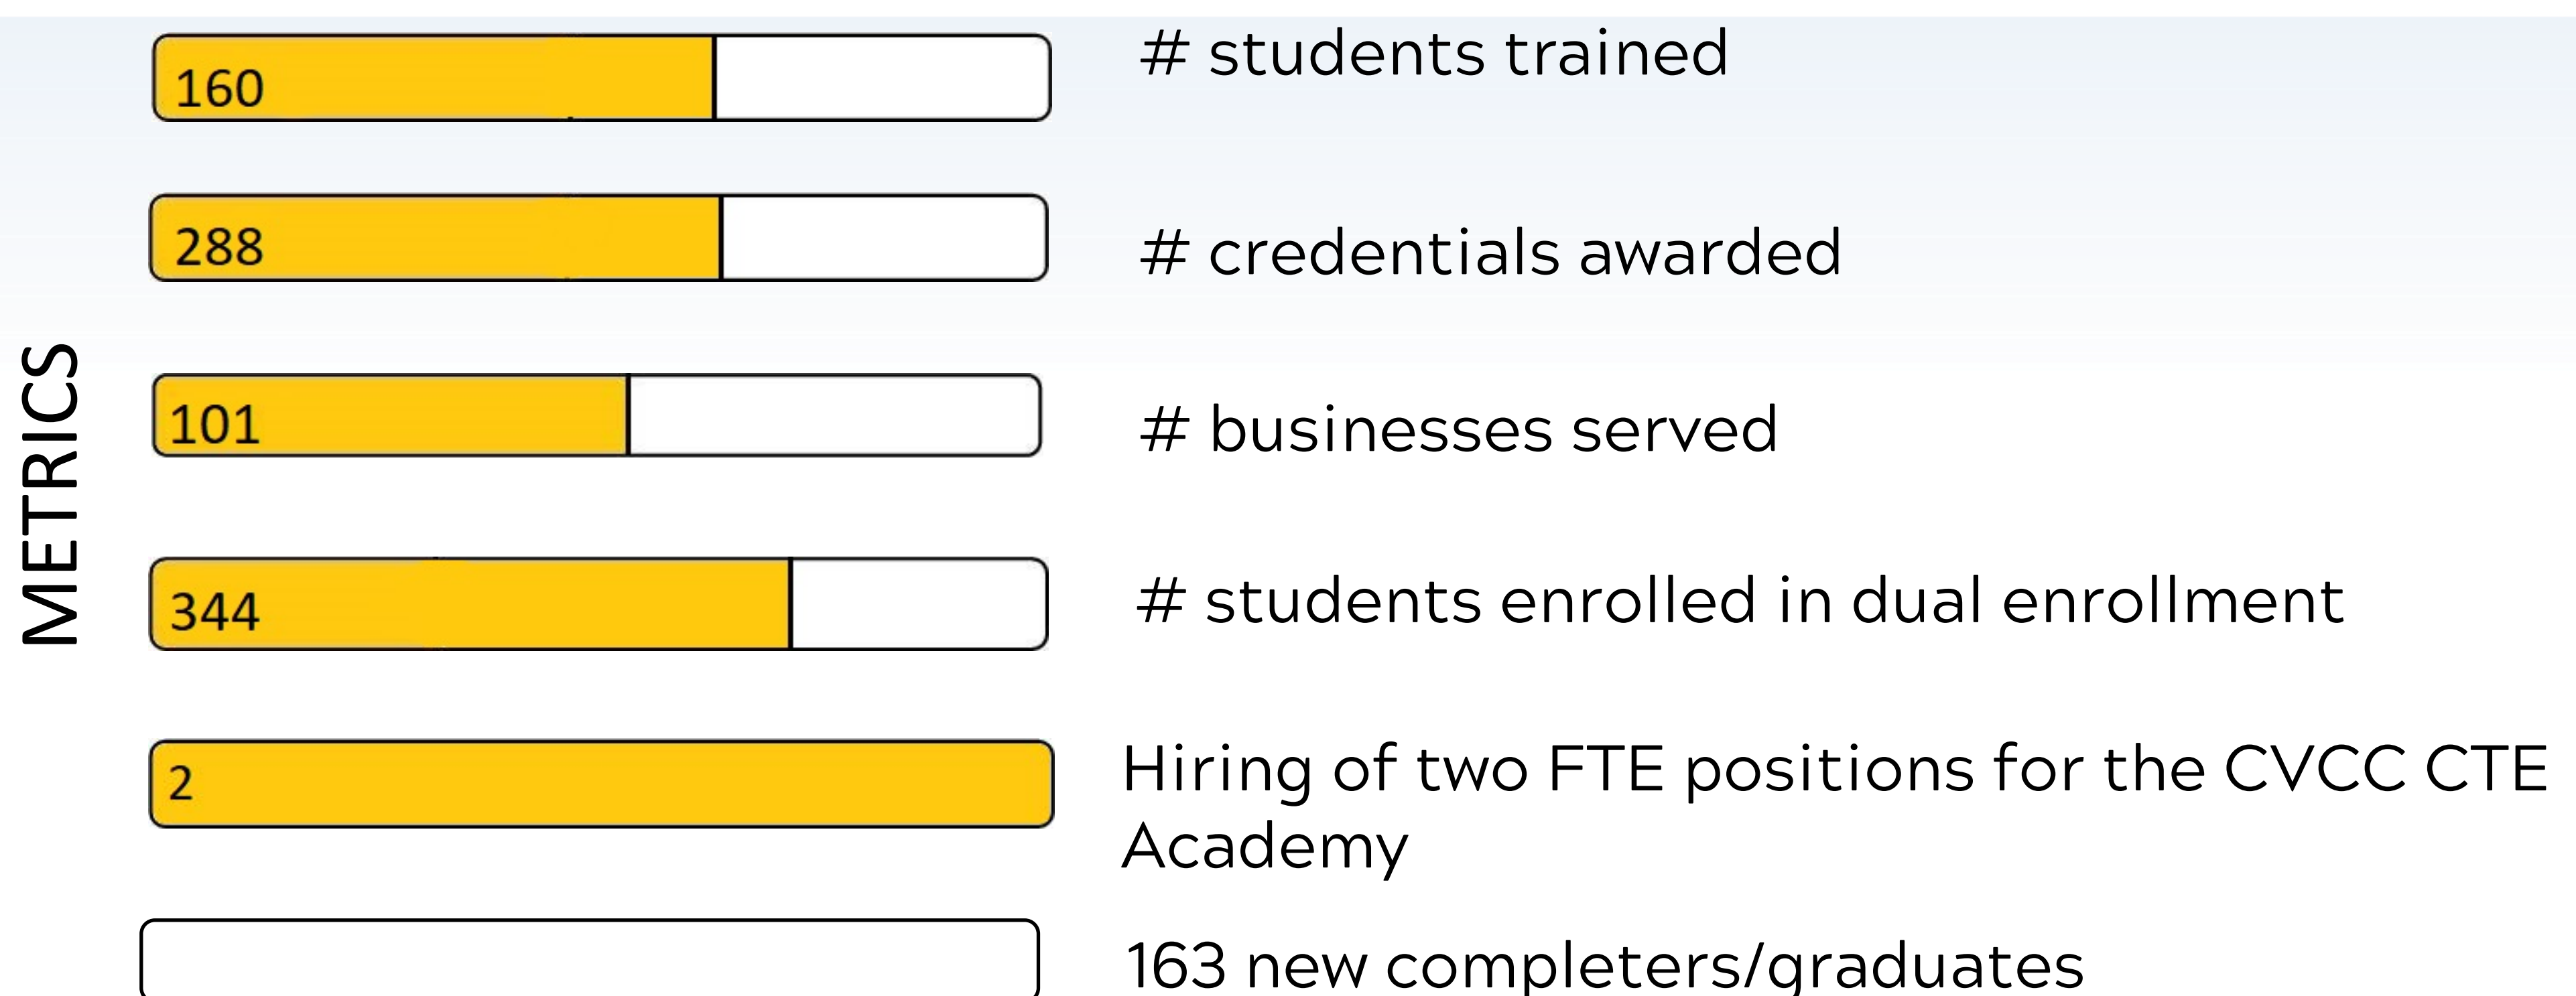

Central Virginia Community College CTE Academy

Central Virginia Community College

Counties of Amherst, Appomattox, Bedford, and Campbell,
City of Lynchburg

Delivering necessary workforce training for individuals in Central Virginia Community College's service region.

An estimated 1120 students will complete a credential or certificate from the Central Virginia Regional CTE Academy. Programming will concentrate on the four targeted priority industry sectors: Manufacturing, Healthcare, Information Technology, and the automation segment of the food and beverage sector. The skills-based training provided by the CTE Academy will enable students to pursue career paths toward higher-paying jobs, which are achievable with the stackable credentials and certifications the CTE Academy will offer.