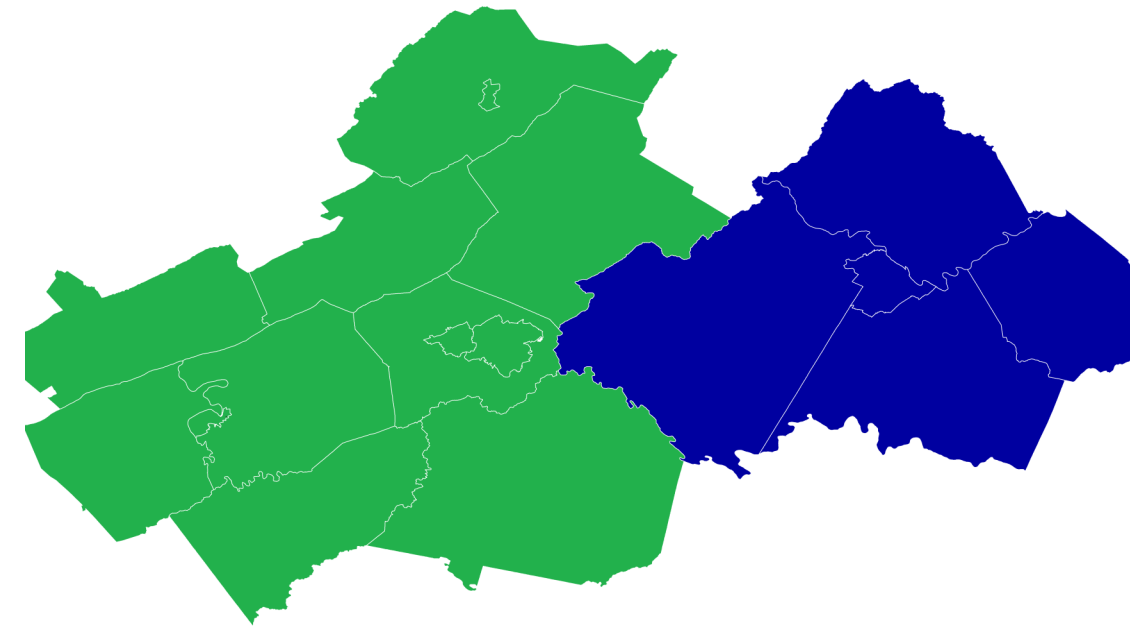

Central Virginia Community College CTE Academy

Central Virginia Community College

Counties of Amherst, Appomattox, Bedford, and Campbell,
City of Lynchburg

Delivering necessary workforce training for individuals in Central Virginia Community College's service region.

An estimated 1120 students will complete a credential or certificate from the Central Virginia Regional CTE Academy. Programming will concentrate on the four targeted priority industry sectors: Manufacturing, Healthcare, Information Technology, and the automation segment of the food and beverage sector. The skills-based training provided by the CTE Academy will enable students to pursue career paths toward higher-paying jobs, which are achievable with the stackable credentials and certifications the CTE Academy will offer.