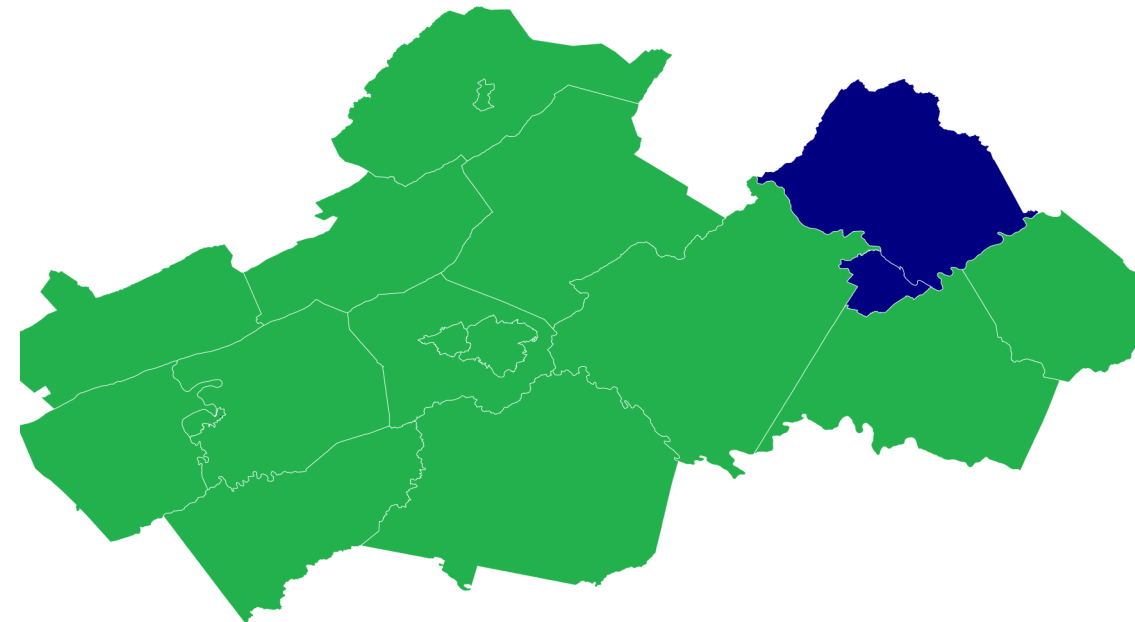

## Future Centers Expansion

### *Beacon of Hope*

*County of Amherst and the City of Lynchburg*

Providing the future workforce with the skills they need to be successful.

Beacon of Hope has partnered with the City of Lynchburg for the past eight years to operate Future Centers for Lynchburg City Schools. The Future Centers have been successful in encouraging students to pursue post-secondary education, certification, and training and have also made these options more accessible and affordable. The goals of this project are to scale the Future Centers model to Amherst County High School and at least a third high school location in Region 2000 and the CVCC capture area; catalyze local school districts and economic development and business leaders around building a pipeline from high school to in-demand workforce openings; and provide essential career success skills in the high schools that will help students more successfully launch into the workforce.