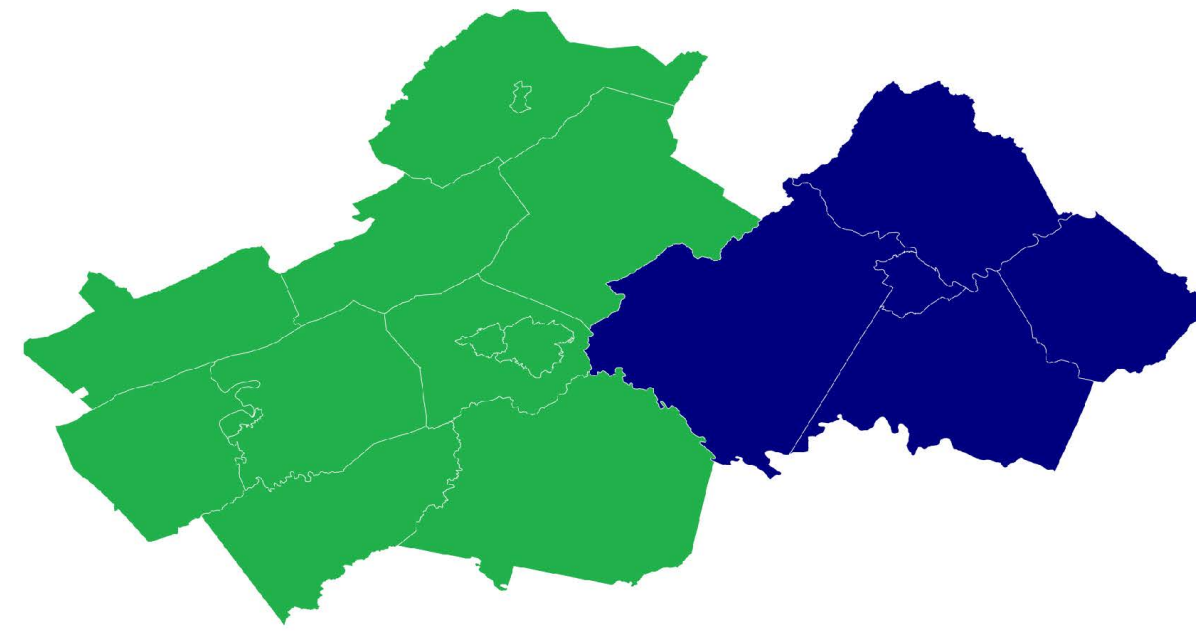

# LRBA Center for Entrepreneurship

*Lynchburg Regional Business Alliance*

*Counties of Amherst, Appomattox, Bedford and Campbell and the City of Lynchburg*

Serving as an anchor and catalyst for the Greater Lynchburg region's entrepreneurial ecosystem.

The LRBA Center for Entrepreneurship is fostering an environment for new and serial entrepreneurs to raise capital, access resources, and garner the support system needed to take their products into the marketplace. The project provides direct assistance to entrepreneurs; is increasing the available support space for targeted startups by 5,000 square feet and access to capital by up to \$400,000; and offers 10-12 training and business development events to 200 attendees each year.