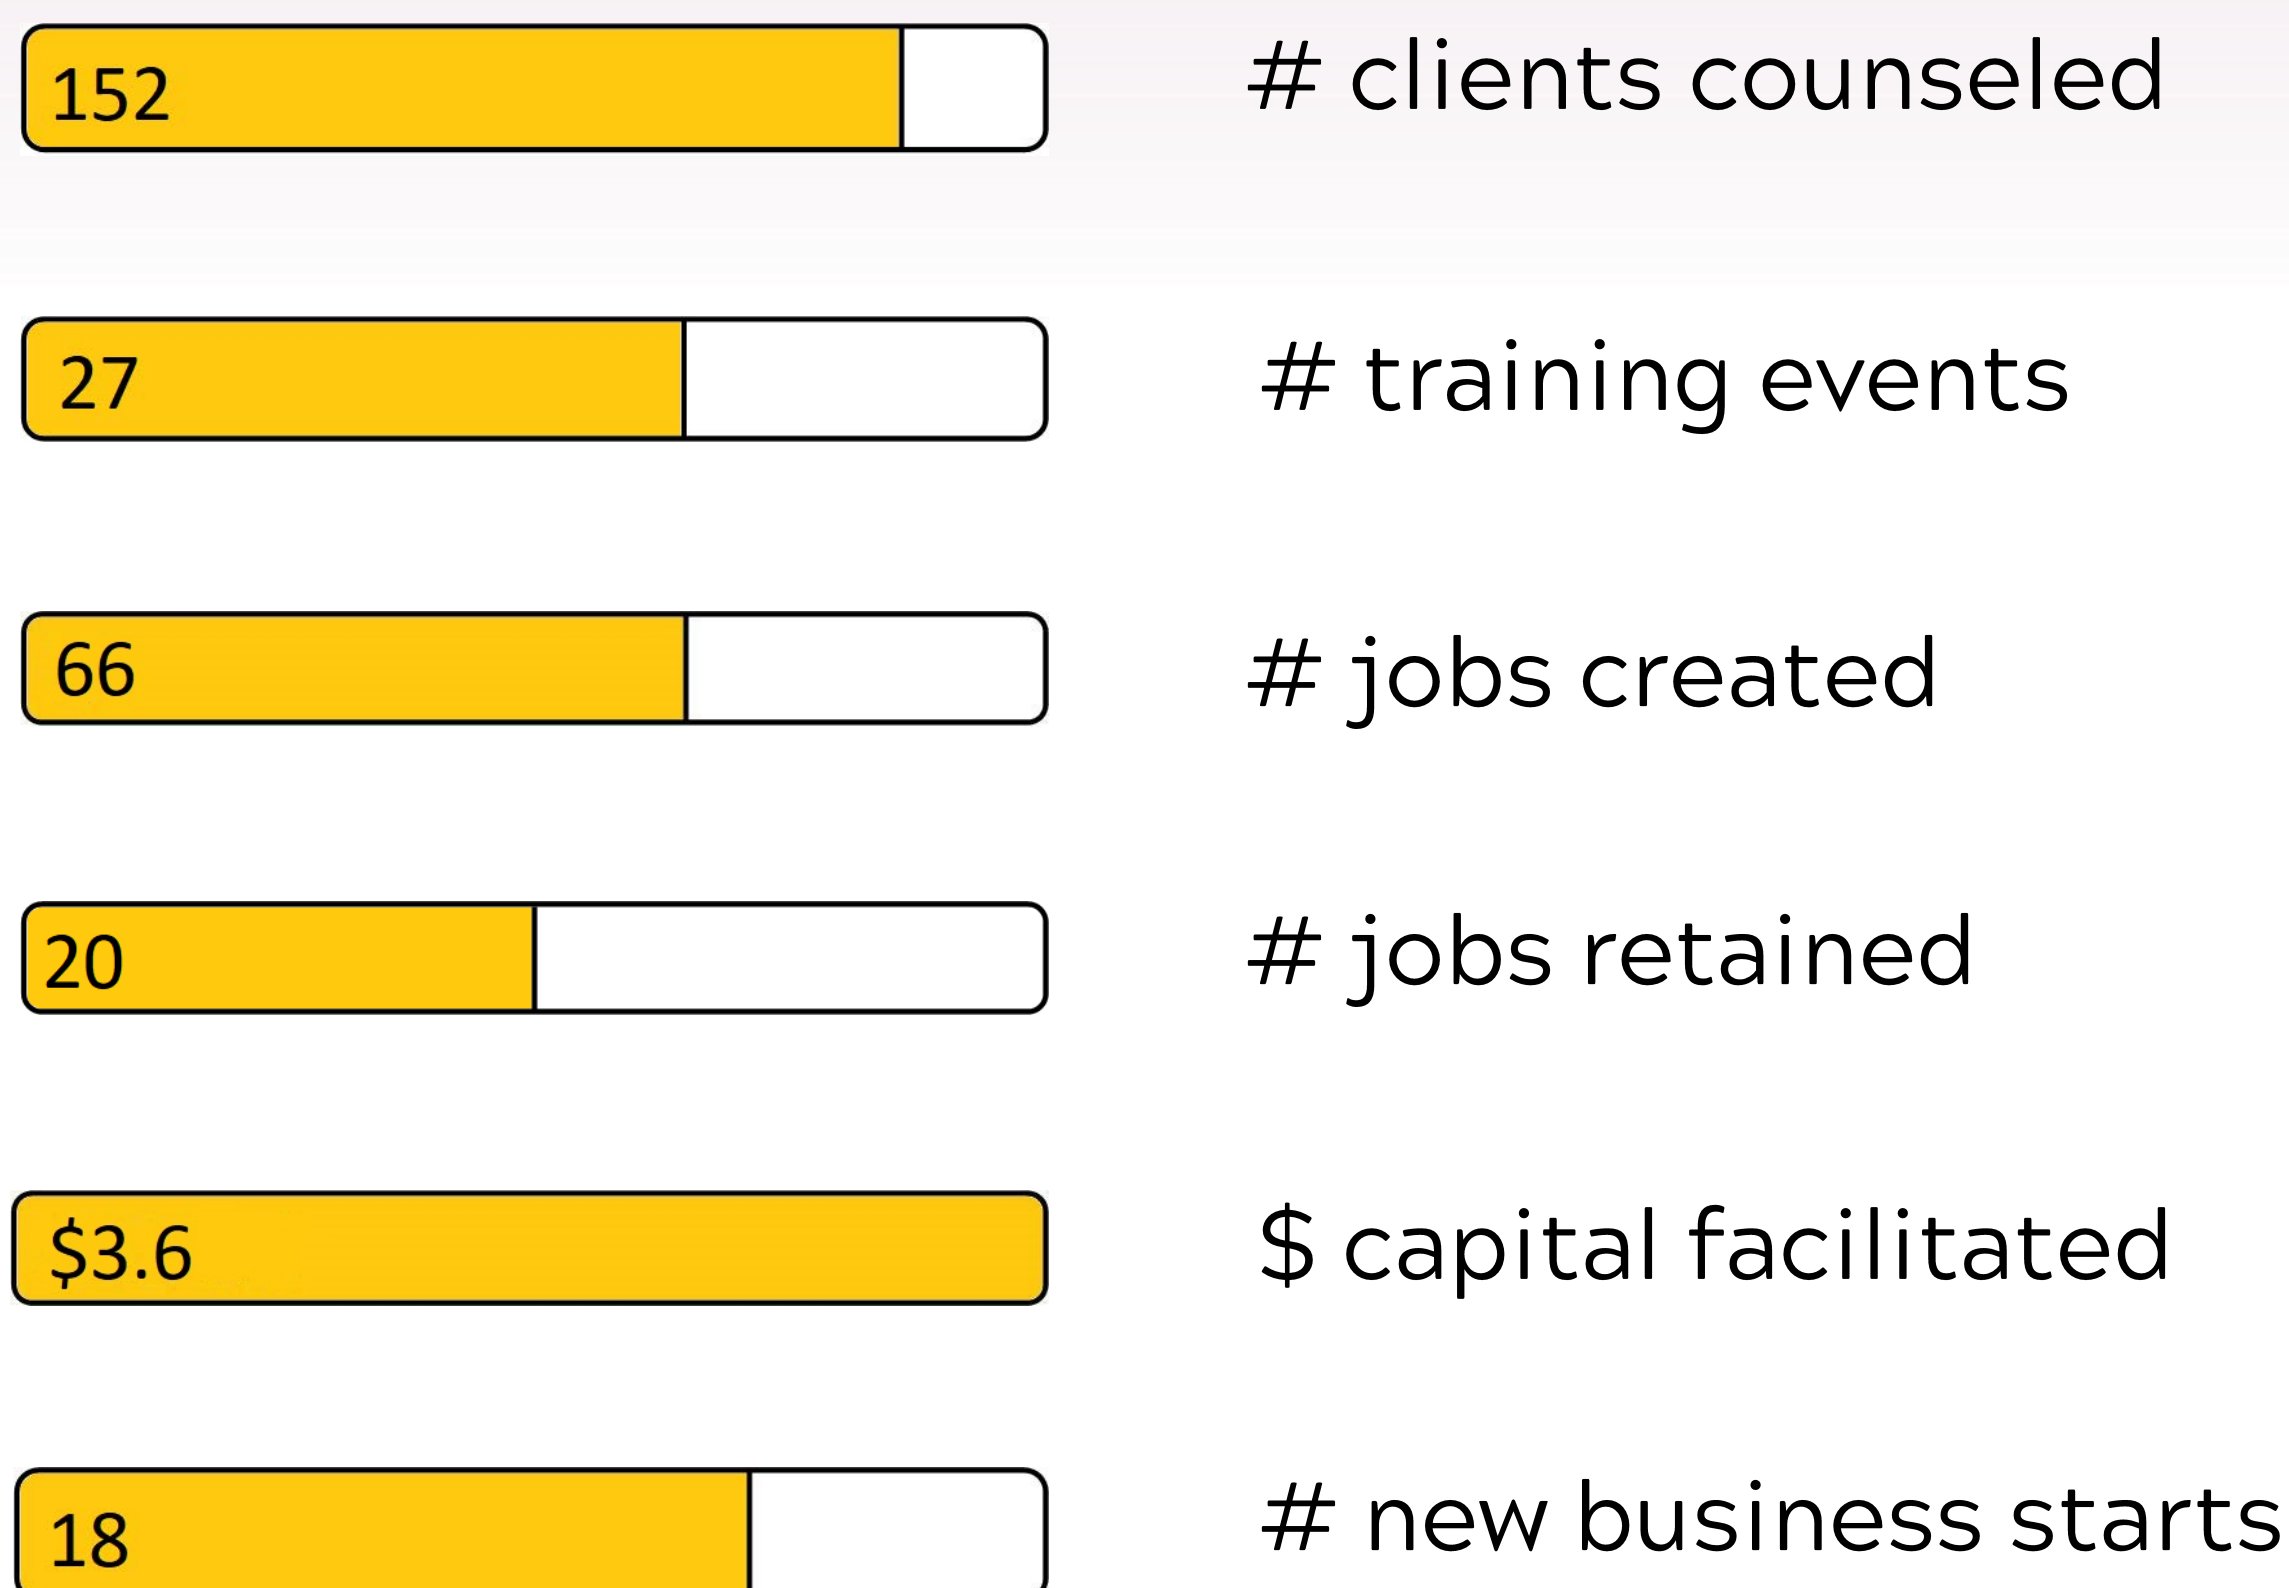

Boosting new business growth in the New River Valley through one-on-one counseling, workshops, and partnerships with regional partner organizations.

Roanoke Regional Small Business Development Center (SBDC) will provide small business counseling, training, and business resources to the New River Valley (NRV) region and deliver new programs and services that are tailored to the specific needs of NRV small businesses and Region 2 GOVA strategies. This project provides the resources to dedicate a full-time Business Advisor to serve the New River Valley exclusively, devoting time and effort to serving NRV businesses and rebuilding the relationships between NRV communities and the SBDC network.

METRICS