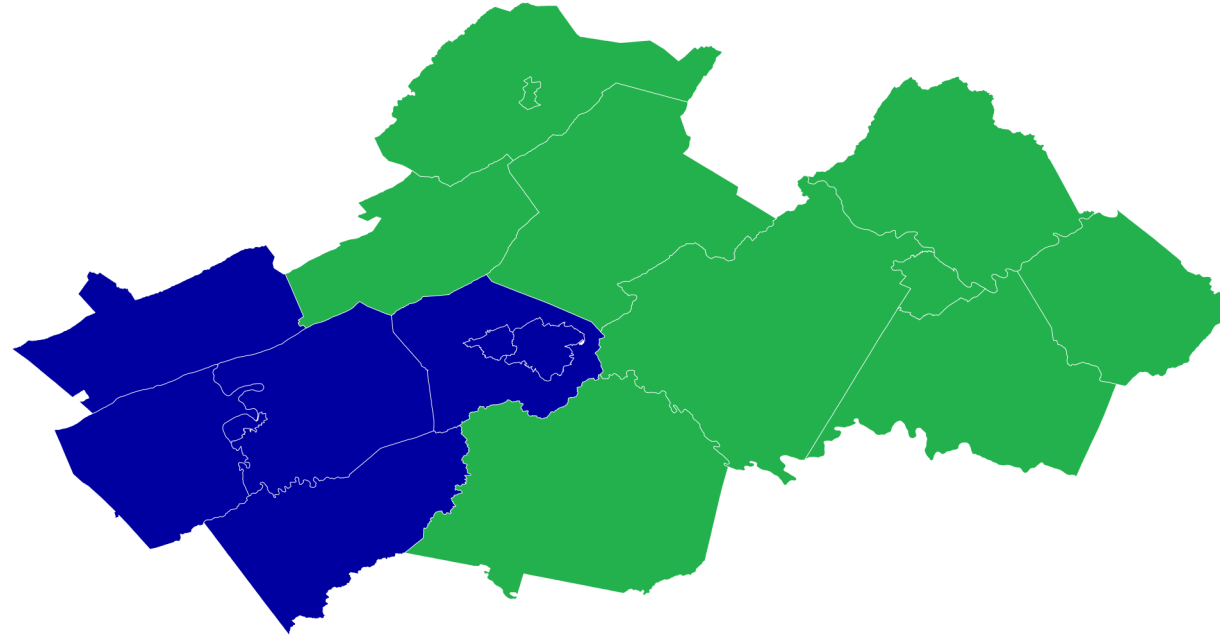

Roanoke Regional Small Business Development Center (SBDC)

*Roanoke Regional Chamber
Roanoke Small Business Development Center
Counties of Floyd, Giles, Montgomery, Pulaski; City of Radford
Towns of Blacksburg, Christiansburg, Pulaski, Dublin, Rich Creek, Narrows, Floyd
New River Valley Regional Commission*

Boosting new business growth in the New River Valley through one-on-one counseling, workshops, and partnerships with regional partner organizations.

Roanoke Regional Small Business Development Center (SBDC) will provide small business counseling, training, and business resources to the New River Valley (NRV) region and deliver new programs and services that are tailored to the specific needs of NRV small businesses and Region 2 GOVA strategies. This project provides the resources to dedicate a full-time Business Advisor to serve the New River Valley exclusively, devoting time and effort to serving NRV businesses and rebuilding the relationships between NRV communities and the SBDC network.