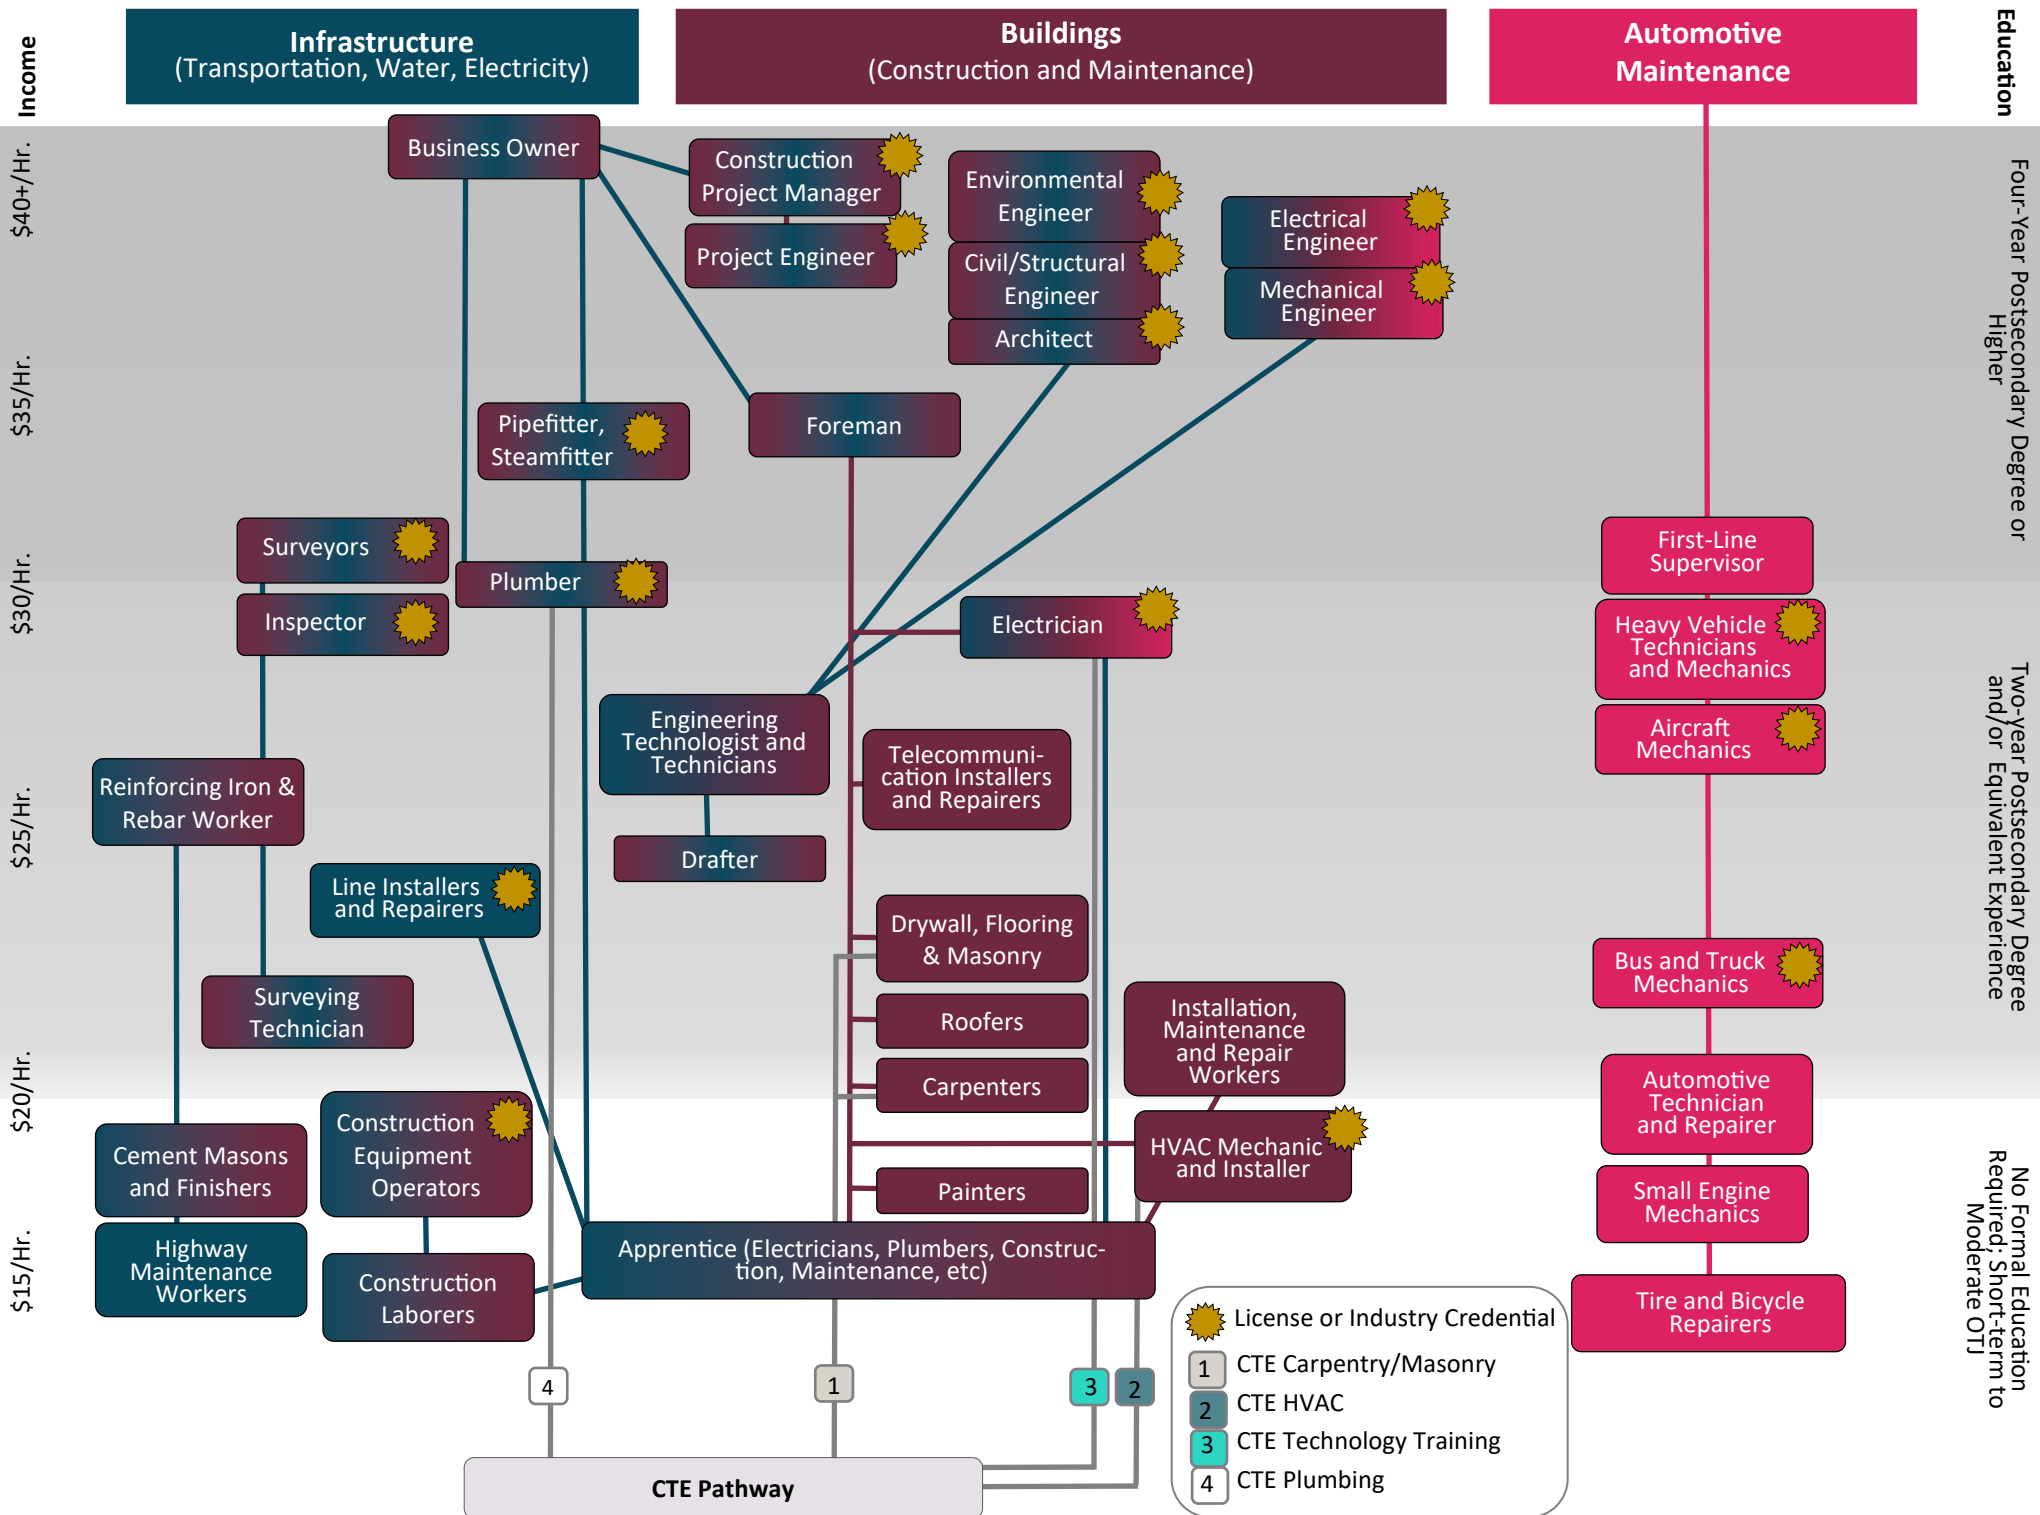

Early Childhood Education Career Lattice

AUG. 2023

Sarah Lyon-Hill
Will Heltzel

CENTER FOR ECONOMIC AND
COMMUNITY ENGAGEMENT
VIRGINIA TECH.

Southwest Virginia Early Childhood Education Career Lattice

VPI = Virginia Pre-School Initiative

Industry Credential or Certificate 

American Red Cross & CPR Certification Required for all Jobs 

*Special Education and Mentors of ECE Educators careers can be within Early Childhood Programs and Family Day Homes

New River | Mount Rogers Regional Healthcare Career Lattice

New River | Mount Rogers Construction and Maintenance Skilled Trades Career Lattice

New River | Mount Rogers Region Information Technology Career Lattice

New River | Mount Rogers Advanced Manufacturing Career Lattice