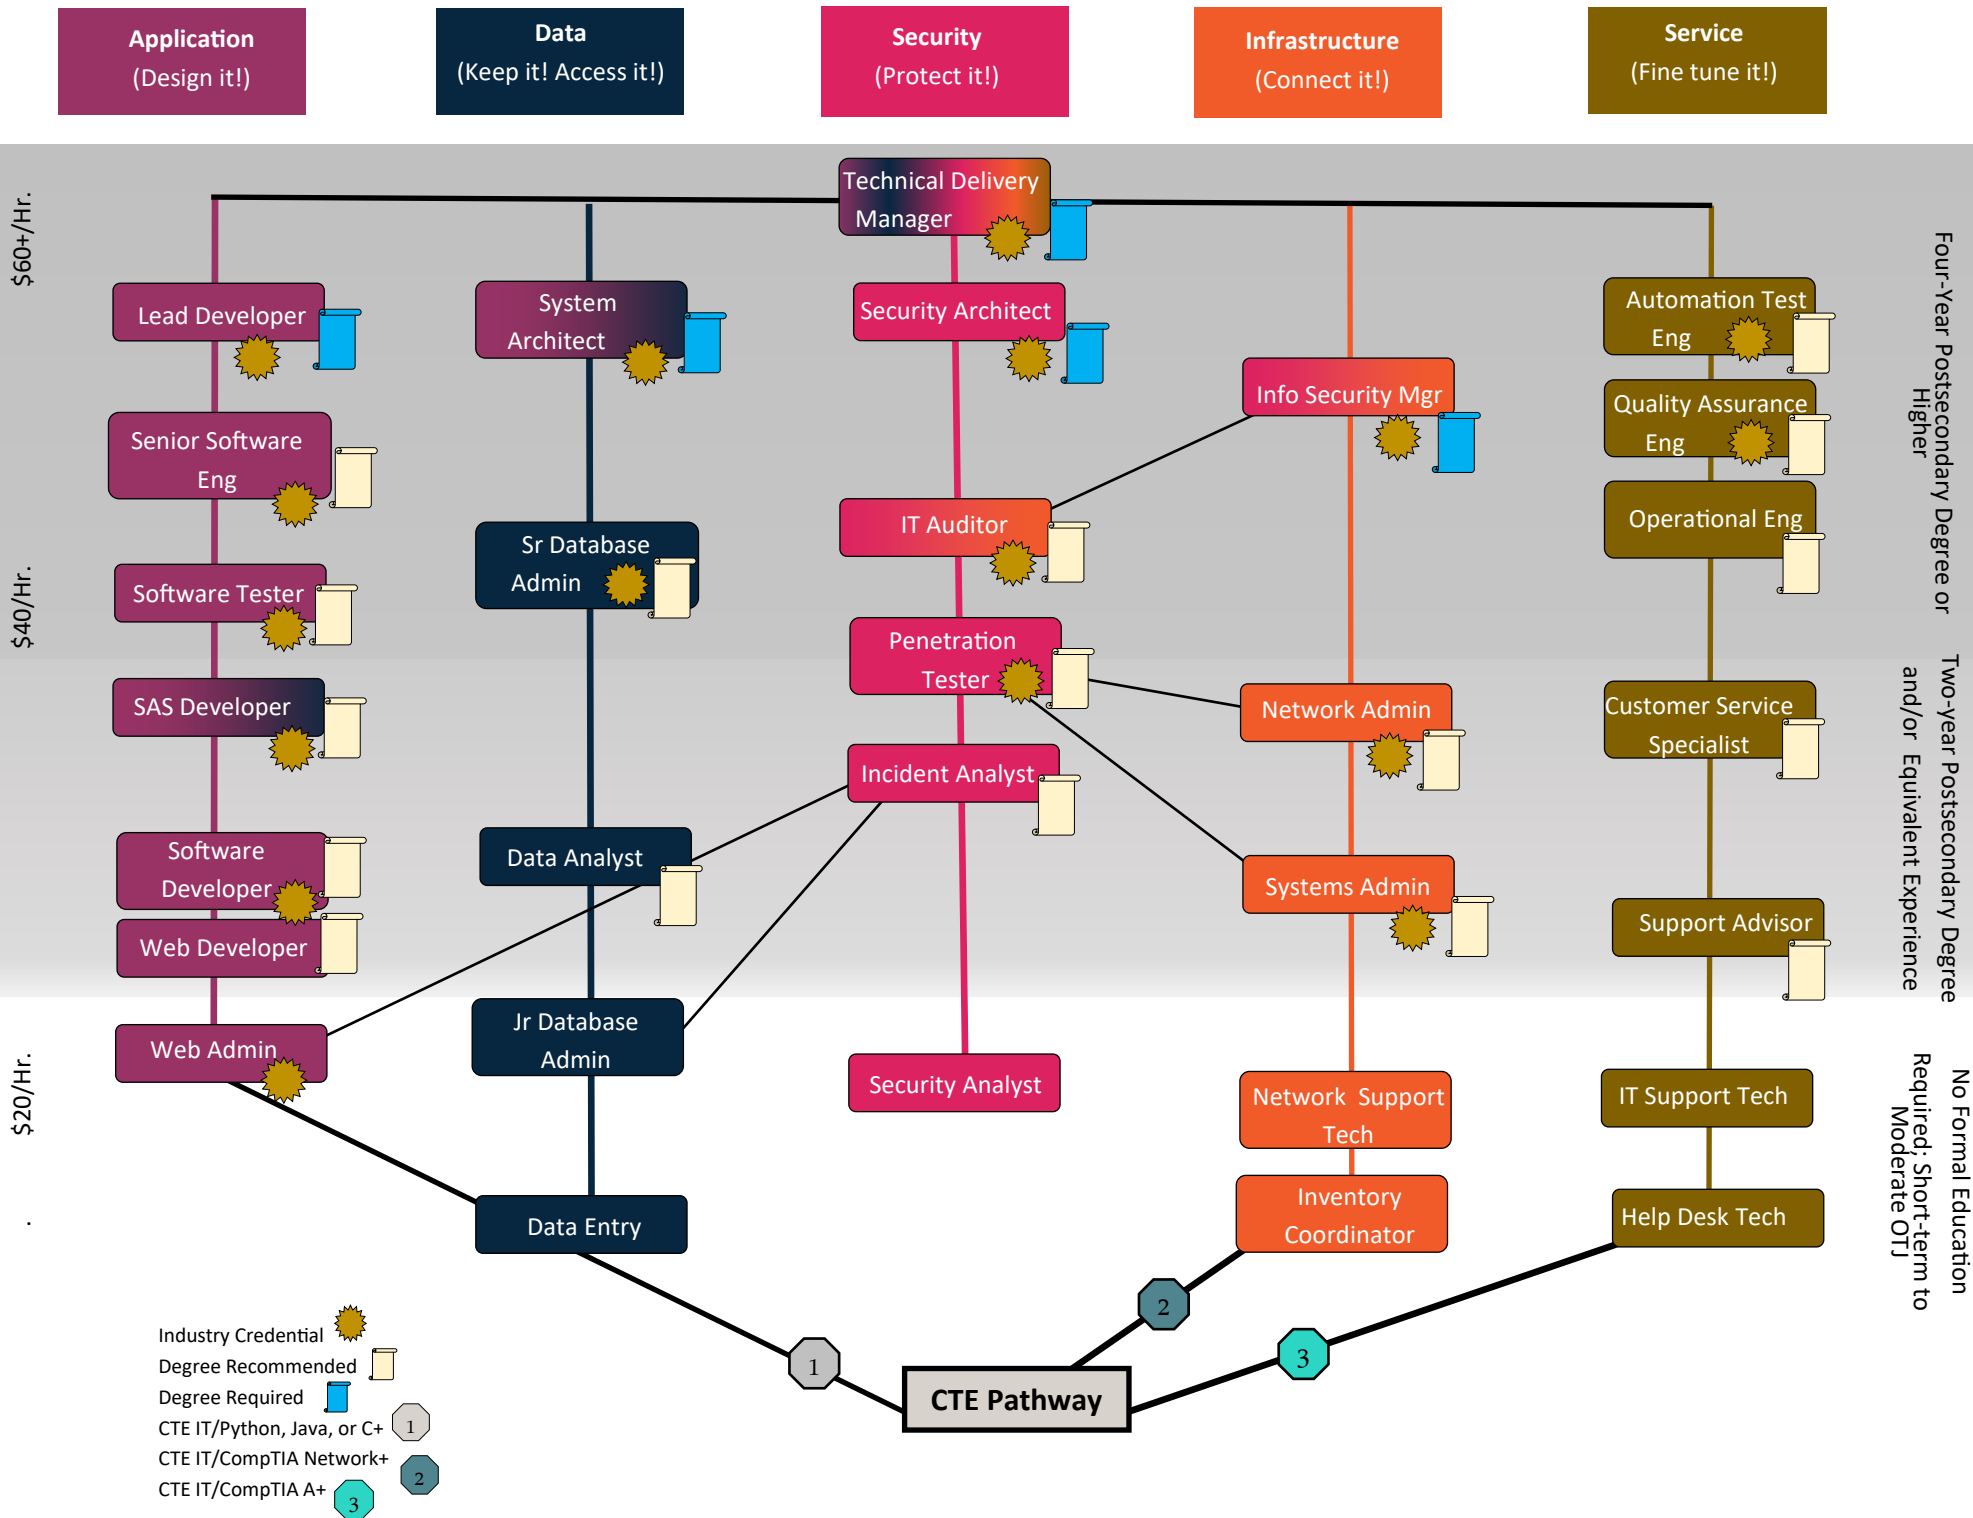

Early Childhood Education Career Lattice

AUG. 2023

Sarah Lyon-Hill
Will Heltzel

CENTER FOR ECONOMIC AND
COMMUNITY ENGAGEMENT
VIRGINIA TECH.

Southwest Virginia Early Childhood Education Career Lattice

VPI = Virginia Pre-School Initiative

Industry Credential or Certificate 

American Red Cross & CPR Certification Required for all Jobs 

*Special Education and Mentors of ECE Educators careers can be within Early Childhood Programs and Family Day Homes

New River | Mount Rogers Regional Healthcare Career Lattice

New River | Mount Rogers Construction and Maintenance Skilled Trades Career Lattice

New River | Mount Rogers Region Information Technology Career Lattice

New River | Mount Rogers Advanced Manufacturing Career Lattice