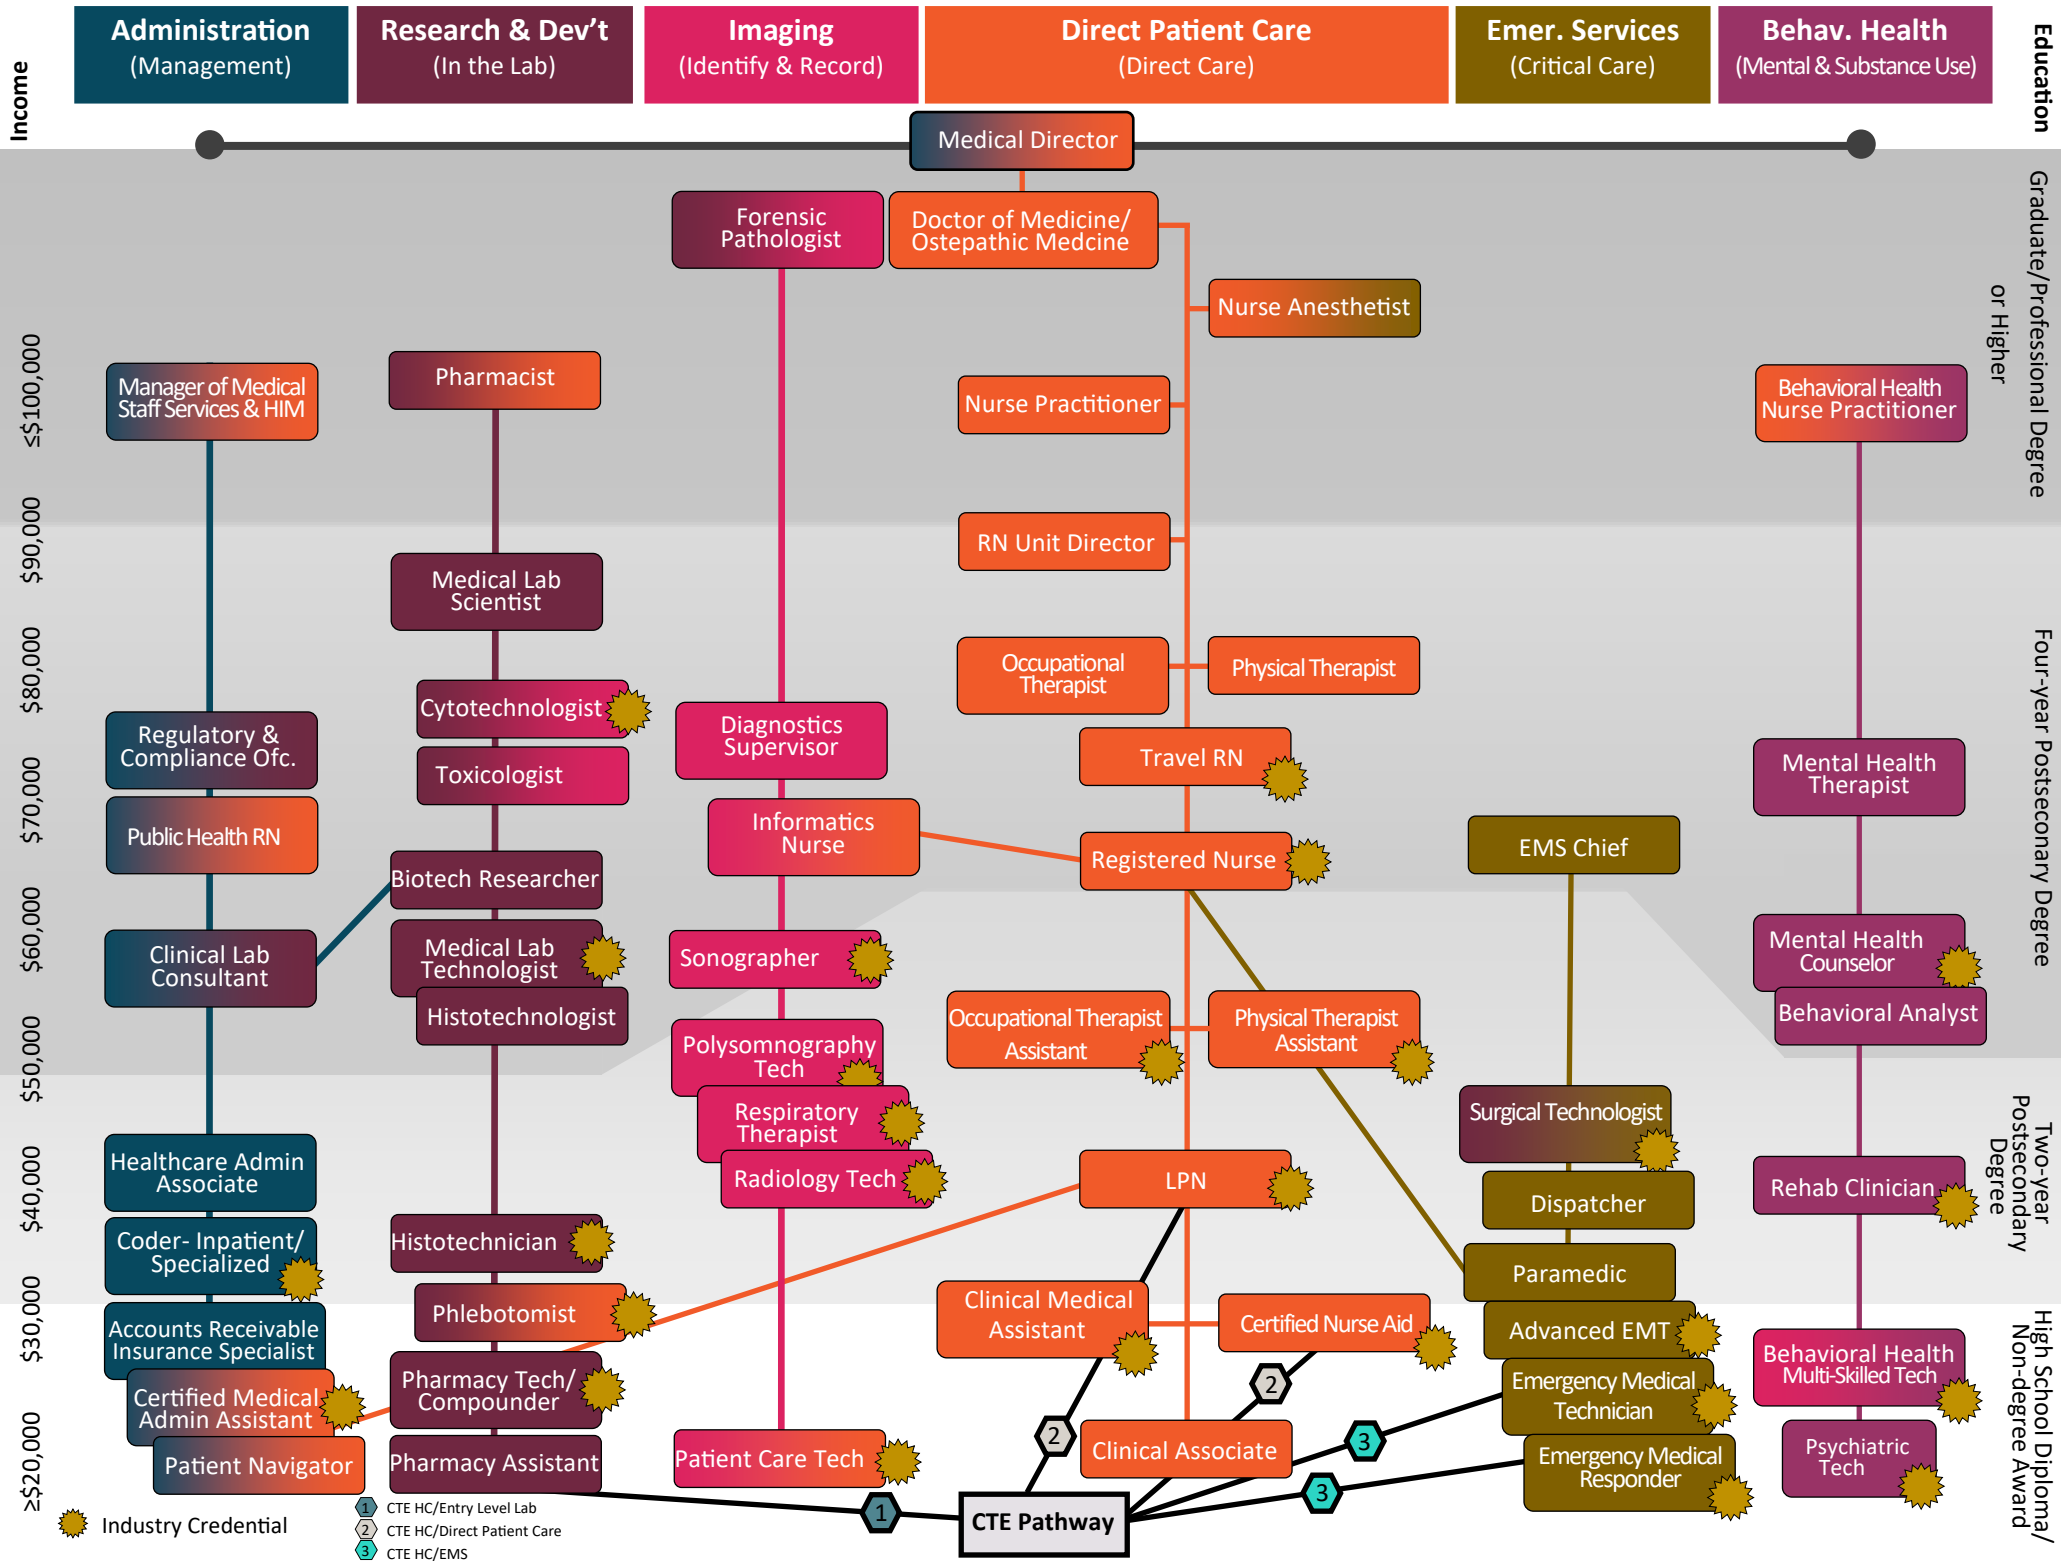

Early Childhood Education Career Lattice

AUG. 2023

Sarah Lyon-Hill
Will Heltzel

CENTER FOR ECONOMIC AND
COMMUNITY ENGAGEMENT
VIRGINIA TECH.

Southwest Virginia Early Childhood Education Career Lattice

VPI = Virginia Pre-School Initiative

Industry Credential or Certificate 

American Red Cross & CPR Certification Required for all Jobs 

*Special Education and Mentors of ECE Educators careers can be within Early Childhood Programs and Family Day Homes

New River | Mount Rogers Regional Healthcare Career Lattice

New River | Mount Rogers Construction and Maintenance Skilled Trades Career Lattice

New River | Mount Rogers Region Information Technology Career Lattice

New River | Mount Rogers Advanced Manufacturing Career Lattice