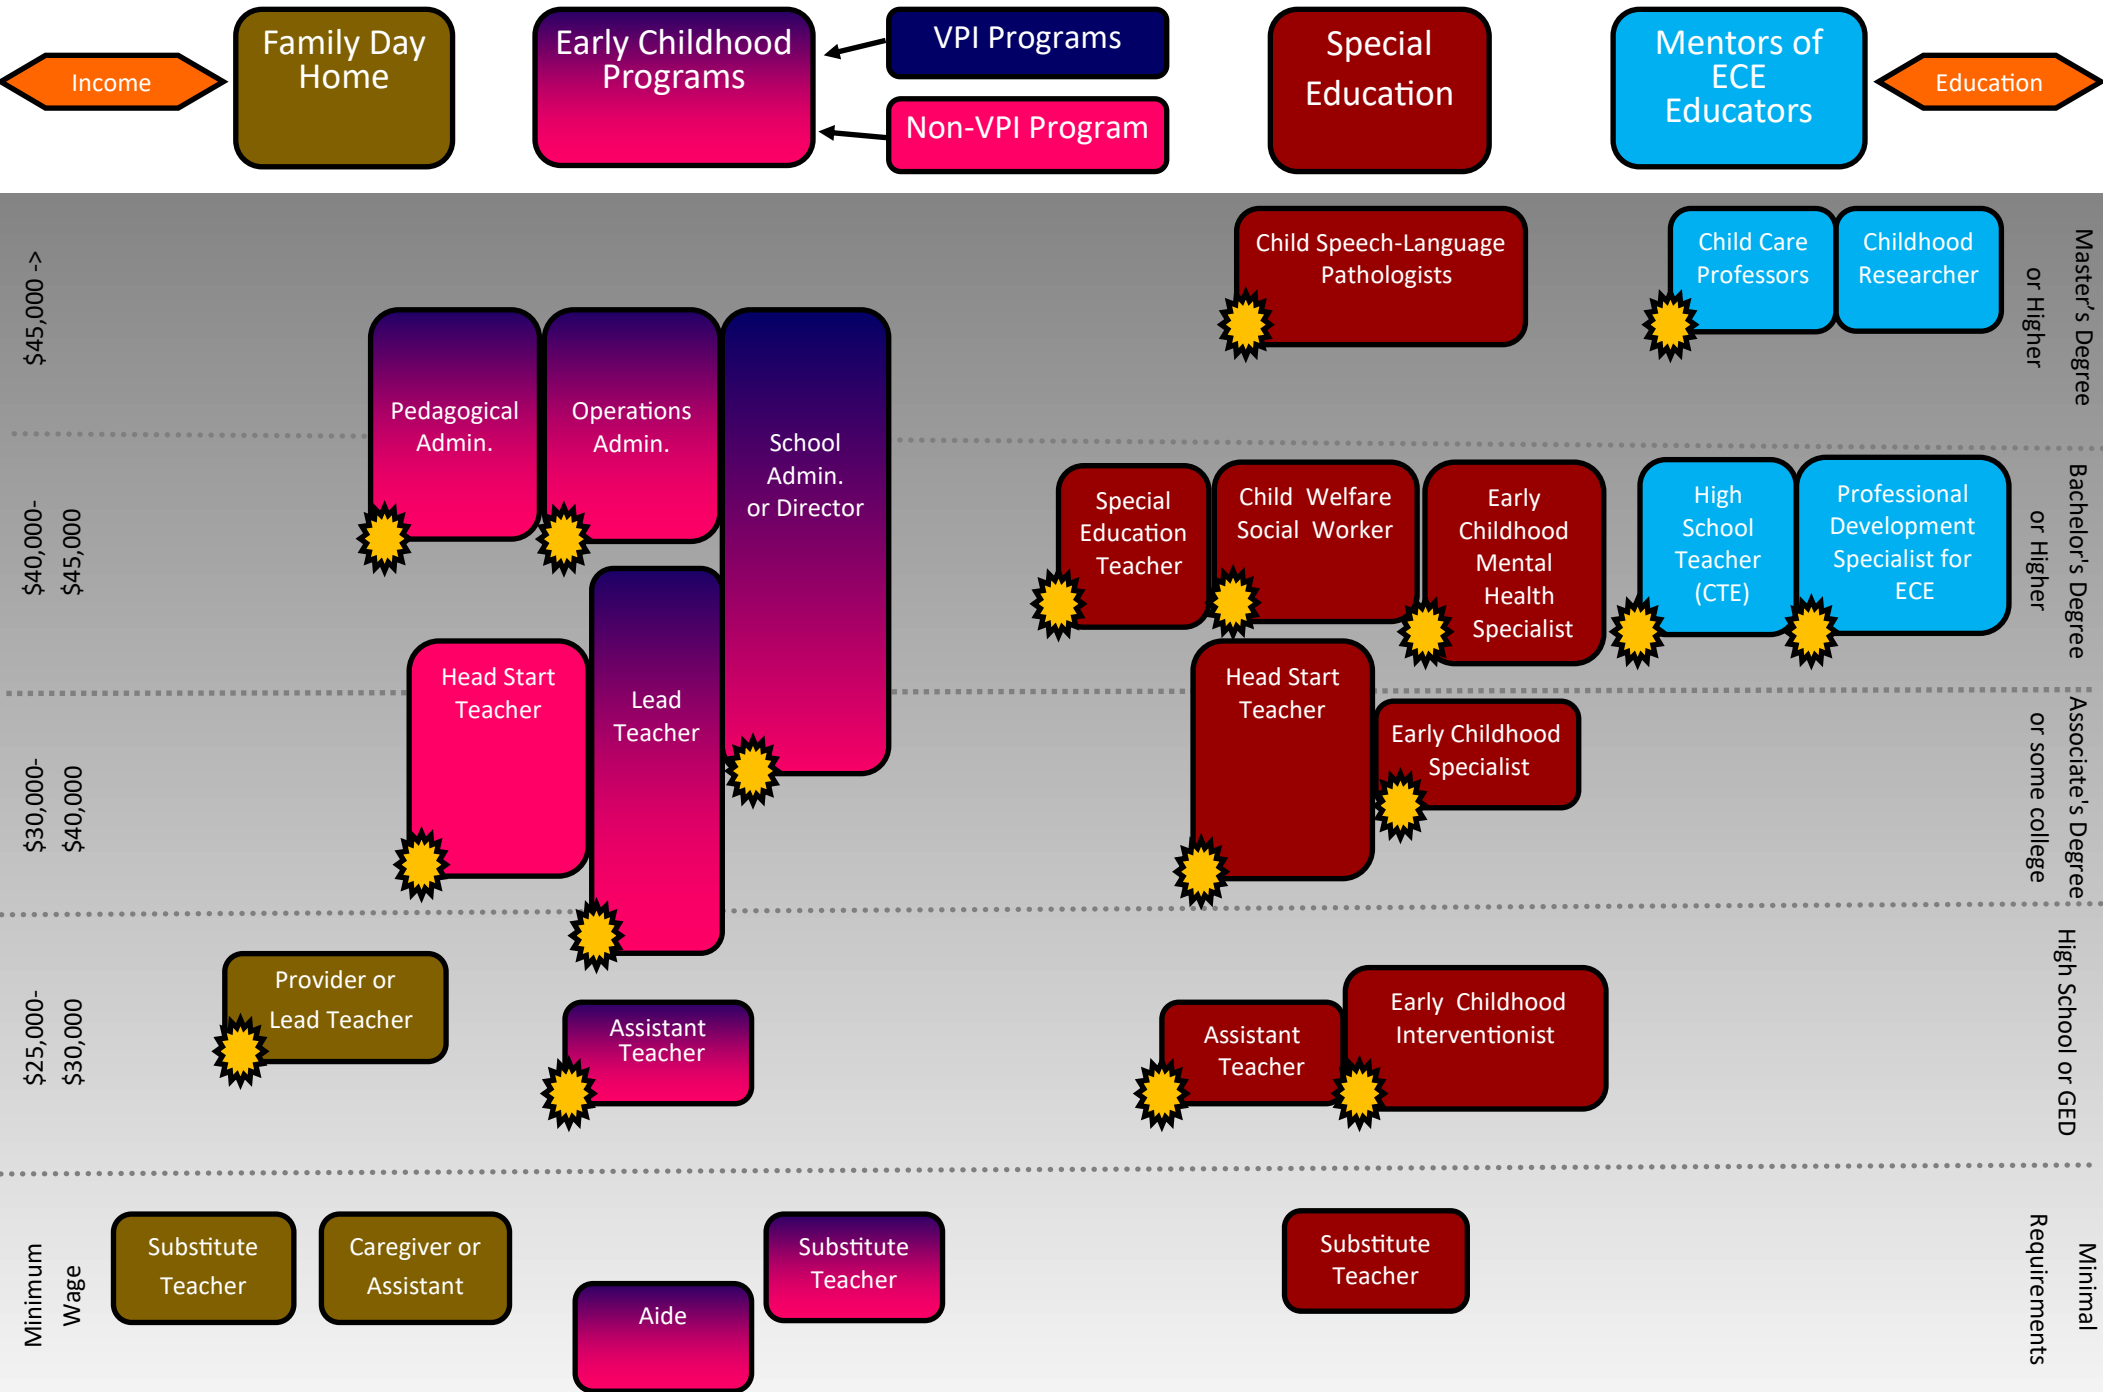

Early Childhood Education Career Lattice

AUG. 2023

Sarah Lyon-Hill
Will Heltzel

CENTER FOR ECONOMIC AND
COMMUNITY ENGAGEMENT
VIRGINIA TECH.

Southwest Virginia Early Childhood Education Career Lattice

VPI = Virginia Pre-School Initiative

Industry Credential or Certificate 

American Red Cross & CPR Certification Required for all Jobs 

*Special Education and Mentors of ECE Educators careers can be within Early Childhood Programs and Family Day Homes

New River | Mount Rogers Regional Healthcare Career Lattice

New River | Mount Rogers Construction and Maintenance Skilled Trades Career Lattice

New River | Mount Rogers Region Information Technology Career Lattice

New River | Mount Rogers Advanced Manufacturing Career Lattice